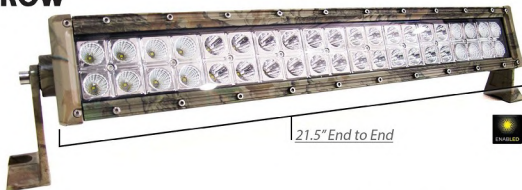

Product Description

SKU#	
RS-CAMO-36W	8" Camo Series 36W/2,340LM Dual Row LED Light Bar
RS-CAMO-72W	14" Camo Series 72W/4,680LM Dual Row LED Light Bar
RS-CAMO-120W	22" Camo Series 120W/7,800LM Dual Row LED Light Bar
RS-CAMO-180W	32" Camo Series 180W/10,700LM Dual Row LED Light Bar
RS-CAMO-240W	42" Camo Series 240W/15,600LM Dual Row LED Light Bar
RS-CAMO-300W	52" Camo Series 300W/20,000LM Dual Row LED Light Bar

WRAPAROUND STYLE LIGHT BARS

ONE YEAR WARRANTY

- Single Rows feature 10W Emitters
- Dual Rows feature 3W Emitters
- IP67 Weatherproof Rated
- Wraparound style to fit the style and contours of your vehicle
- 12V-24V Range
- 50,000 Hour Lifetime
- 6,500 Kelvin Color Temperature