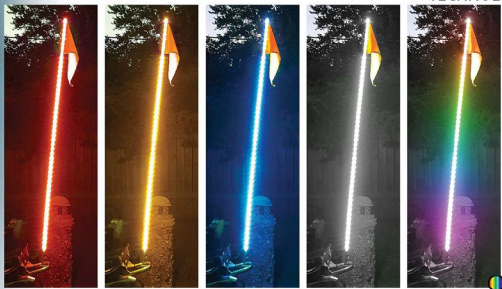

SKU#

Product Description

RS8193FTBT 3ft 5050 ColorSMART® Bluetooth LED Whip (RGB Multi-Color w/ Chasing)

RS8195FTBT 5ft 5050 ColorSMART® Bluetooth LED Whip (RGB Multi-Color w/ Chasing)

RS8193FT 3ft 5050 ColorADAPT® LED Flagpole Whip (RGB Multi-Color w/ Chasing)

RS8195FT 5ft 5050 ColorADAPT® LED Flagpole Whip (RGB Multi-Color w/ Chasing)

RS801CS 5ft 5050 ColorSMART® Bluetooth LED Flagpole Whip (RGB Multi-Color)

RS802CS-C (2) 5ft 5050 ColorADAPT® LED Flagpole Whips (RGB Multi-Color w/ Chasing)

RSQG6FTRGB 6ft 5050 LED Flagpole Whip (RGB Multi-Color)

RSQG5FTRGB 5ft 5050 LED Flagpole Whip (RGB Multi-Color)

RSQG6FTW 6ft 5050 LED Flagpole Whip (White)

RSQG6FTR 6ft 5050 LED Flagpole Whip (Red)

RSQG6FTG 6ft 5050 LED Flagpole Whip (Green)

RSQG6FTB 6ft 5050 LED Flagpole Whip (Blue)

RSQG6FTO 6ft 5050 LED Flagpole Whip (Orange)

RSQG5FTW 5ft 5050 LED Flagpole Whip (White)

RSQG5FTR 5ft 5050 LED Flagpole Whip (Red)

RSQG5FTG 5ft 5050 LED Flagpole Whip (Green)

RSQG5FTB 5ft 5050 LED Flagpole Whip (Blue)

RSQG5FTO 5ft 5050 LED Flagpole Whip (Orange)

NEW