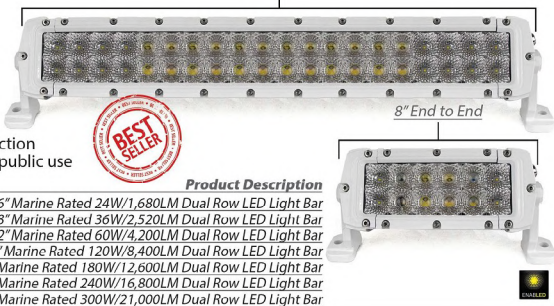

MARINE RATED DUAL ROW LIGHT BARS

LIFETIME WARRANTY

- Two Rows of 3W Emitters
- IP68 Waterproof Rated
- 9V-32V Range
- 1.9-23.8 Amps
- Combination Flood/Spot Optics
- 50,000 Hour Lifetime
- 6,500 Kelvin Color Temperature
- Super Efficient LED Drivers
- Special optics improve light projection
- Perfect for offroad, emergency, & public use

SKU#

MS-MRDR04	6" Marine Rated 24W/1,680LM Dual Row LED Light Bar
MS-MRDR06	8" Marine Rated 36W/2,520LM Dual Row LED Light Bar
MS-MRDR10	12" Marine Rated 60W/4,200LM Dual Row LED Light Bar
MS-MRDR20	22" Marine Rated 120W/8,400LM Dual Row LED Light Bar
MS-MRDR30	32" Marine Rated 180W/12,600LM Dual Row LED Light Bar
MS-MRDR40	42" Marine Rated 240W/16,800LM Dual Row LED Light Bar
MS-MRDR50	52" Marine Rated 300W/21,000LM Dual Row LED Light Bar

Product Description

22" End to End

MARINE RATED SINGLE ROW LIGHT BARS

LIFETIME WARRANTY

- Single Row of 5W Emitters
- IP68 Waterproof Rated
- 9V-32V Range
- 1.6-19.8 Amps
- Combination Flood/Spot Optics
- 50,000 Hour Lifetime
- 6,500 Kelvin Color Temperature
- Super Efficient LED Drivers
- Special optics improve light projection
- Perfect for offroad, emergency, & public use

SKU#

MS-MRSR04	6" Marine Rated 20W/1,712LM Single Row LED Light Bar
MS-MRSR06	8" Marine Rated 30W/3,000LM Single Row LED Light Bar
MS-MRSR10	12" Marine Rated 50W/4,280LM Single Row LED Light Bar
MS-MRSR20	22" Marine Rated 100W/8,560LM Single Row LED Light Bar
MS-MRSR30	32" Marine Rated 150W/12,840LM Single Row LED Light Bar
MS-MRSR40	42" Marine Rated 200W/17,120LM Single Row LED Light Bar
MS-MRSR50	52" Marine Rated 250W/21,400LM Single Row LED Light Bar