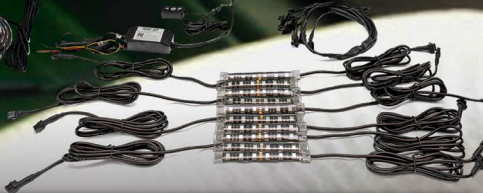

RSMKCS MOTORCYCLE

SKU#

Product Description

RSBTRGBL2	ColorSMART® Bluetooth RGB LED Underbody Accent Kit
RSIKCS	ColorSMART® Bluetooth RGB LED Interior Accent Kit
RSMKCS	ColorSMART® Bluetooth RGB LED Motorcycle Accent Kit
RS7RGBH2	7" LED Headlight Conversion Lens w/ ColorSMART® Halo (Pair)
RS3037050	7" & 4" Wrangler Headlight/Fog Conversion w/ ColorSMART® Halo
RS162RGB	4" Wrangler Fog Light Conversion w/ ColorSMART® Halo
RS990RGB	7" LED Headlight Conversion Lens w/ ColorSMART® 360° Accents
RS801CS	5' ColorSMART® Bluetooth RGB LED Flagpole Whip
RS802CS-C	5' ColorSMART® Bluetooth RGB LED Flagpole Whip w/ Chasing Patterns

ColorSMART® DemonEYE® Headlight Conversion Kits listed on Page 18

ColorSMART® LED Glow Pod Rock Light Kits listed on Page 27