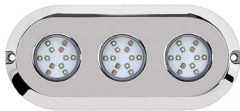

MSUWL180RGB
180W Puck Style 3-Pod LED
Underwater Light (RGB Multi-Color)