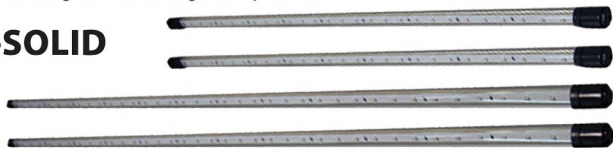

SOLID RGB MULTI-COLOR LED UNDERBODY KIT ONE YEAR WARRANTY

- Includes four solid weatherproof tubes, two 3ft and two 4ft
- Kit comes complete with mounting hardware, wiring, and keyfob remote

RS-LEDKIT-SOLID