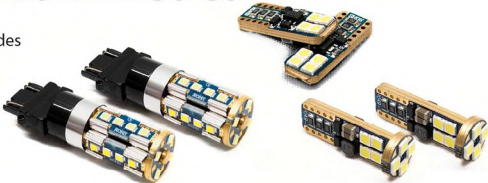

GOLD SERIES LED REPLACEMENT BULBS

ONE YEAR WARRANTY

- Built-in load resistors & high quality diodes offer improved performance
- 8, 12, & 20-LED bases available for application in a wide array of settings

RST10-8SMD-3030
RST10-12SMD-3030
RS3157-20SMD-3030

RGB T10 LED REPLACEMENT BULBS

ONE YEAR WARRANTY

- Kit includes 2 bulbs and a single IR remote
- Wireless IR controlled RGB function
- Built-in receivers for plug-&-play use

RST10RGBK