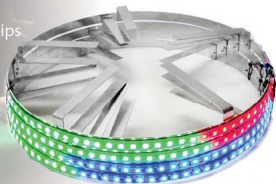

CHASING LED WHEEL LIGHT KITS

ONE YEAR WARRANTY

Chasing kits offer multiple running patterns of multi-colored light, synchronized to each other across the kit for a more intricate light show

- Four metal wheel light rings, lined with IP68 rated 5050 chasing LED strips

SKU#	Product Description
RSRGB14-C	14" Single Row Multi-Color LED Wheel Light Kit w/ Chasing Patterns (RGB Multi-Color)
RSRGB15-C	15.5" Single Row Multi-Color LED Wheel Light Kit w/ Chasing Patterns (RGB Multi-Color)
RSRGB17-C	17" Single Row Multi-Color LED Wheel Light Kit w/ Chasing Patterns (RGB Multi-Color)

DUAL ROW LED WHEEL LIGHT KITS

ONE YEAR WARRANTY

- Four wide metal wheel light rings, lined with two IP68 rated 5050 LED strips each
- Meant for vehicles with deeper wheels, offering a stronger, more vibrant light. Great for lifted trucks or Jeeps with larger offroad wheels and tires
- Mounts to the dust shield, out of the way of moving parts
- Multi-color RGB options available