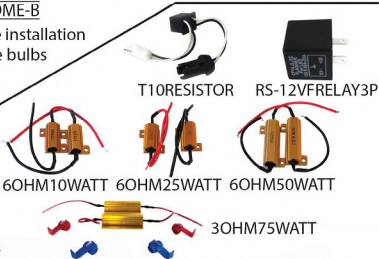

LED LOAD RESISTORS

ONE YEAR WARRANTY

- Load resistors prevent unwanted error and warning lights by ensuring the correct load is put on the circuit
- 3-Pin turn signal flasher relays are used to prevent rapid flashing when upgrading halogen turn signals to LED turn signals in older vehicles that have mechanical flashers