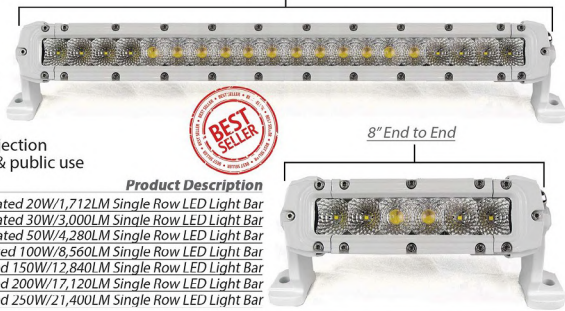

Product Description

22" End to End