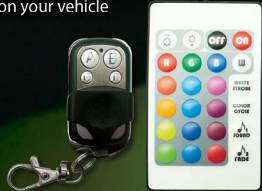

COLORADAPT!

RGB LED ACCENT LIGHTING

ONE YEAR WARRANTY

- Combines micro-LEDs of all colors into one refined wide-angle light, giving you a stronger, more vibrant light with more color options
- Multi-function keyfob and credit card style remotes paired with high end controllers offer the style you want
- Features sound activation, multiple color-cycle options, and a controller that remembers your settings
- No more wasting time resetting colors and patterns every time you turn on your vehicle

Available Kits Include

- Underbody Accent
- Wheel Well Accent
- Interior Accent
- Motorcycle Accent
- Pod Strip Lighting Kits

RSUKIT
UNDERBODY