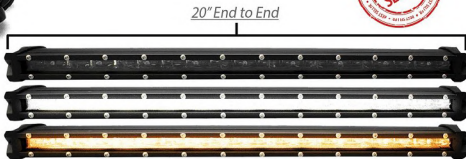

LOPRO SERIES DUAL FUNCTION SINGLE ROW LIGHT BARS

ONE YEAR WARRANTY

LOPRO

dual-function led light bars

- Single Row of 5W White Emitters
- Secondary Amber Emitters
- IP68 Waterproof Rated
- 50,000 Hour Lifetime
- 6,500 Kelvin Color Temperature
- Includes wiring harness w/ 2-function Race Sport switch
- Great for marker/signal lights as well as work lights or running lights
- Perfect for offroad, emergency, & public use

SKU#

SKU#	Product Description
RSLP8	8" 30W LoPro Series Dual-Function White/Amber LED Light Bar
RSLP14	14" 60W LoPro Series Dual-Function White/Amber LED Light Bar
RSLP20	20" 90W LoPro Series Dual-Function White/Amber LED Light Bar
RSLP26	26" 120W LoPro Series Dual-Function White/Amber LED Light Bar
RSLP32	32" 150W LoPro Series Dual-Function White/Amber LED Light Bar
RSLP38	38" 180W LoPro Series Dual-Function White/Amber LED Light Bar
RSLP44	44" 210W LoPro Series Dual-Function White/Amber LED Light Bar
RSLP50	50" 240W LoPro Series Dual-Function White/Amber LED Light Bar
RSLP52	52" 288W LoPro Series Dual-Function White/Amber LED Light Bar

PENETRATOR SERIES SINGLE ROW LIGHT BARS

LIFETIME WARRANTY

PENETRATOR series

- Single Row of 10W Emitters
- IP68 Waterproof Rated
- 9V-24V Range
- 3.2-15.9 Amps
- Combination Flood/Spot Optics
- 50,000 Hour Lifetime
- 6,500 Kelvin Color Temperature
- Super Efficient LED Drivers
- Special optics improve light projection
- Perfect for offroad, emergency, & public use