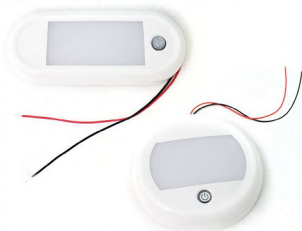

SMART TOUCH DOME PANELS

ONE YEAR WARRANTY

- Great for boat cabin lights, RV dome lights, cabinet lights, overhead lights, display case lights, and more
- 10V-30V range
- IP67 water resistant rated
- 1,275 Lumens
- 4,200K color temperature

SKU#	Product Description
RS91011S	Round 24W LED Interior Smart Touch Dome Light w/ IR Sensor
RS91021S	Oval 12W LED Interior Smart Touch Dome Light w/ IR Sensor
RS91031S	Oval 18W LED Interior Smart Touch Dome Light w/ IR Sensor
RS91011TS	Round 24W LED Interior Smart Touch Dome Light w/ Touch Switch
RS91021TS	Oval 12W LED Interior Smart Touch Dome Light w/ Touch Switch
RS91031TS	Oval 18W LED Interior Smart Touch Dome Light w/ Touch Switch
RS91011VS	Round 24W LED Interior Smart Touch Dome Light
RS91021VS	Oval 12W LED Interior Smart Touch Dome Light
RS91031VS	Oval 18W LED Interior Smart Touch Dome Light