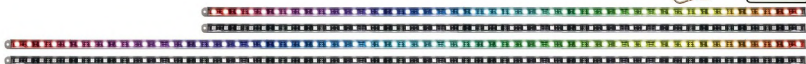

COLORADAPT

RGB LED UNDERBODY KIT ONE YEAR WARRANTY

RSUKIT

RSUK36T (1) Spare 36" RGB Channel for RSUKIT
RSUK48T (1) Spare 48" RGB Channel for RSUKIT