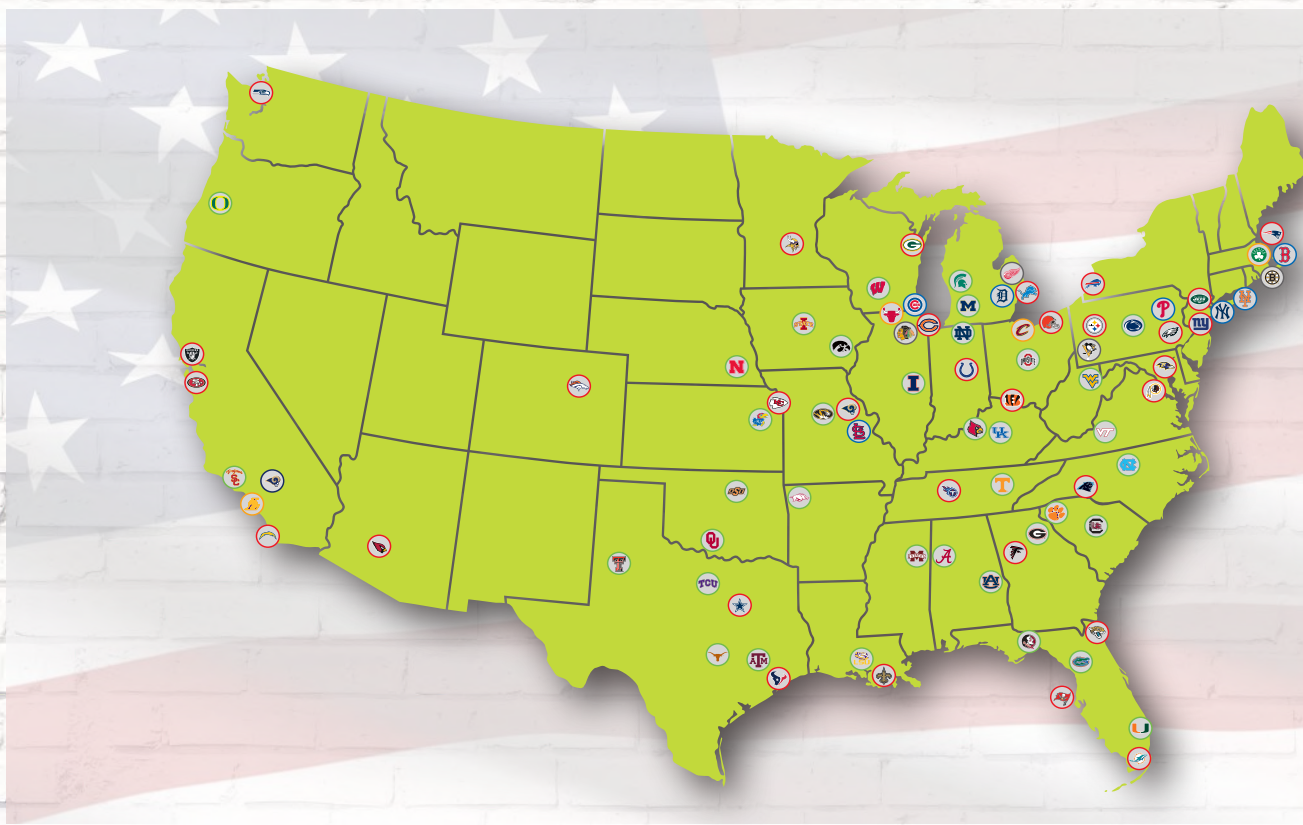

How it works

- ▶ Orders containing Quick Ship items only will ship within 48 hours
- ▶ Order up to 10 pieces per item number

Quick Ship Products

- ▶ Starter Mats
- ▶ Ball/Puck Mats
- ▶ Carpet Car Mats
- ▶ Vinyl Car Mats
- ▶ Utility Mats
- ▶ Cargo Mats
- ▶ Door Mats
- ▶ Deluxe Car Mats
- ▶ Drink Mats
- ▶ Golf Hitting Mats
- ▶ Steering Wheel Covers
- ▶ Hitch Covers
- ▶ Emblems
- ▶ Diecast License Plate and Frame
- ▶ Seat & Head Rest Covers
- ▶ Motorcycle Mats
- ▶ Embroidered Car Mats
- ▶ Gel Wrist Rests
- ▶ Car Caddy
- ▶ Crumb Rubber Mat
- ▶ Light Up Hitch Cover