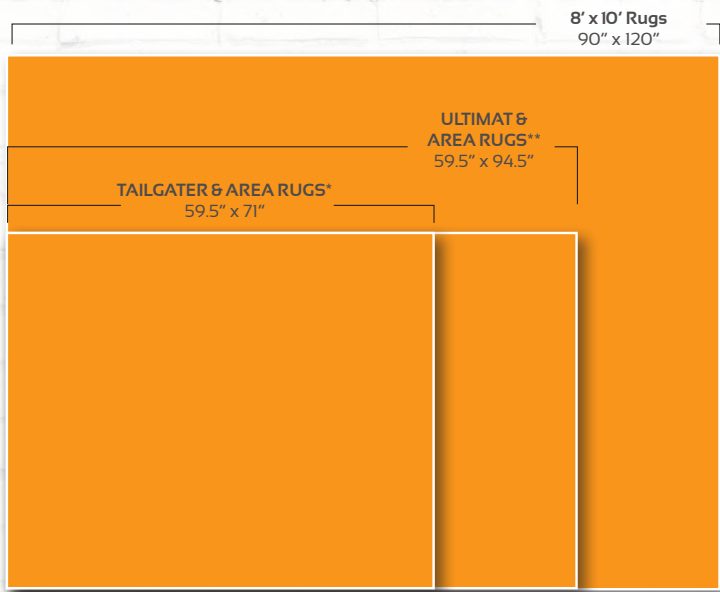

Welcome guests into your home with our new Crumb Rubber Mat! Made from crumb rubber, these mats are perfect for outdoor entry ways.

Artwork subject to change without notice. Sizes subject to manufacturing tolerances.
 *4' x 6' Area Rug (actual size - 44" x 71") **5' x 8' Area Rug (actual size - 59.5" x 88")
 Sizes subject to manufacturing variations. SLS reserves the right to change product dimensions without notice.
 SLS is not responsible for typographical errors in this catalog