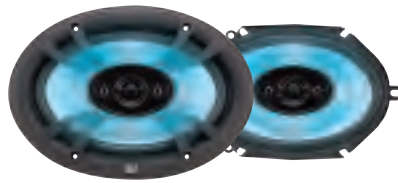

DS652

6.5" 2-WAY SPEAKERS

- 100 Watts Peak - 50 Watts RMS
- Treated Paper Woofer - 1" Mylar Tweeter
- 86 dB Sensitivity - 2.25" Mounting Depth

TS69

6" x 9" 3-WAY ILLUMINITE SPEAKERS

- 150 Watts Peak - 50 Watts RMS
- Polypropylene Woofer - 1/2" Mylar Dome Tweeter
- 89 dB Sensitivity - 3.48" Mounting Depth