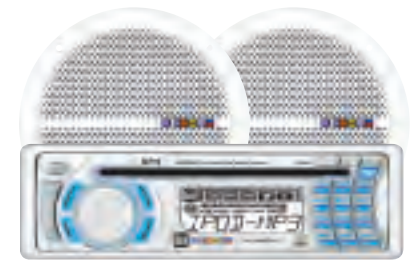

MXCP65

AM/FM/CD/MP3/WMA MARINE RECEIVER | 200 WATTS

- Two 6.5" Dual Cone Speakers Included (White)
- iPod Control (Cable Included)
- Rear RCA Aux Input - iplug Adapter (Included)