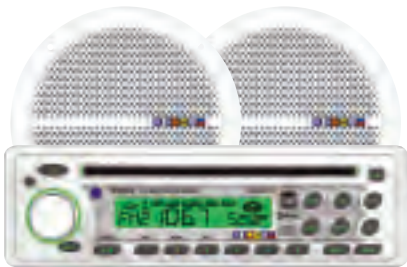

MARINE : COMBO PACKS : SPEAKERS

MXCP55
AM/FM/CD/WB MARINE RECEIVER | 200 WATTS

- Two 6.5" Dual Cone Speakers Included (White)
- 7 Channel NOAA Weatherband Tuner
- Rear RCA Aux Input · iplug Adapter (Included)