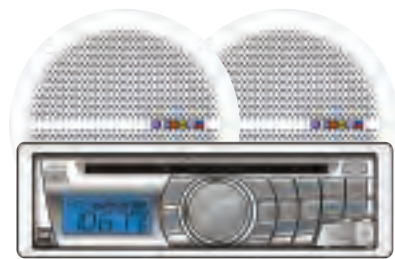

MXCP25
AM/FM/CD MARINE RECEIVER | 60 WATTS

- Two 6.5" Dual Cone Speakers Included (White)
- Front Panel USB Charging Output
- Front Panel 3.5mm Input