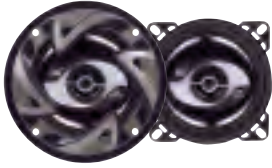

SPEAKERS : SUBWOOFER : TWEETERS

DS42

4" 2-WAY SPEAKERS

- 100 Watts Peak - 50 Watts RMS
- Polypropylene Woofer - 1" Mylar Tweeter
- 86 dB Sensitivity - 2" Mounting Depth