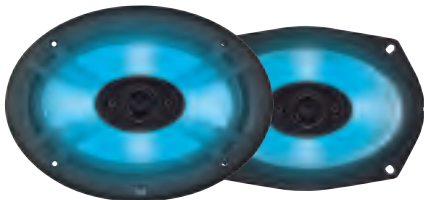

TS69

6" x 9" 3-WAY ILLUMINITE SPEAKERS

- 150 Watts Peak - 50 Watts RMS
- Polypropylene Woofer - 1/2" Mylar Dome Tweeter
- 89 dB Sensitivity - 3.48" Mounting Depth