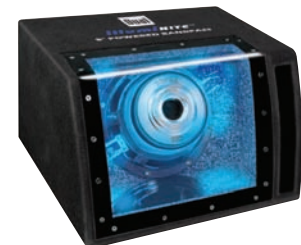

SBP8A
8" POWERED ILLUMINITE™ AMPLIFIED BANDPASS ENCLOSURE

- 160 Watts Peak - 80 Watts RMS - 2" 4-Layer Vented Voice Coil
- Stamped Steele Frame - High/Low Level Inputs - PP Cone