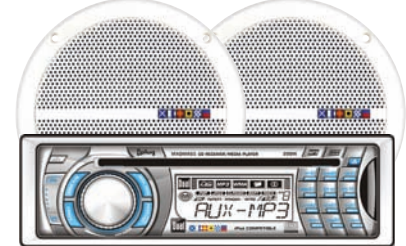

MXCP65S1N

AM/FM/CD/MP3/WMA MARINE RECEIVER | 200 WATTS

- Two 6.5" Dual Cone Speakers Included (White)
- Rear RCA Aux Input - iplug Adapter (Included)
- SG1 Splashguard Included