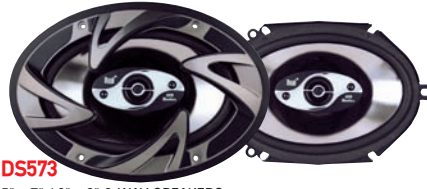

DS693
6" x 9" 3-WAY SPEAKERS

- 150 Watts Peak - 75 Watts RMS
- Polypropylene Woofer - 1" Mylar Tweeter - Dual Piezo Tweeters
- 91 dB Sensitivity - 3.62" Mounting Depth

DS680
6.5" 3-WAY SPEAKERS

- 120 Watts Peak - 60 Watts RMS
- Polypropylene Woofer - 1" Mylar Tweeter - Dual Piezo Tweeters
- 89 dB Sensitivity - 2.88" Mounting Depth