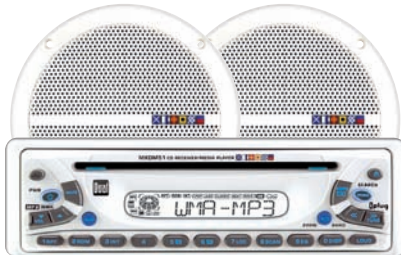

MXDMA8030

AM/FM/CD/MP3/WMA/WB MARINE RECEIVER | 200 WATTS

- MWR30 Wired Remote Control (Included)
- iplug™ Adapter (Included)
- 3 RCA Outputs (F/R/S)

MXDM66

AM/FM/CD/MP3/WMA MARINE RECEIVER | 200 WATTS

- Front Panel USB and 3.5mm Inputs
- Wireless Remote Control
- 3 RCA Outputs (F/R/S)

MXDM51

AM/FM/CD/MP3/WMA MARINE RECEIVER | 200 WATTS

- Detachable Face
- Rear RCA Aux Input - iplug Adapter (Included)
- 1 RCA Output (R)

MXCP7030

AM/FM/CD/MP3/WMA/WB MARINE RECEIVER | 200 WATTS

- MWR30 Wired Remote Control (Included)
- 7 Channel NOAA Weatherband Tuner
- Rear RCA Aux Input - iplug Adapter (Included)

MXCP66

AM/FM/CD/MP3/WMA MARINE RECEIVER | 200 WATTS

- Two 6.5" Dual Cone Speakers Included (White)
- Front Panel USB and 3.5mm Inputs
- Wireless Remote Control

MXCP65S1N

AM/FM/CD/MP3/WMA MARINE RECEIVER | 200 WATTS

- Two 6.5" Dual Cone Speakers Included (White)
- Rear RCA Aux Input - iplug Adapter (Included)
- SG1 Splashguard Included

MXCP51

AM/FM/CD/MP3/WMA MARINE RECEIVER | 200 WATTS

- Two 6.5" Dual Cone Speakers Included (White)
- Rear RCA Aux Input - iplug™ Adapter (Included)
- 1 RCA Output (R)