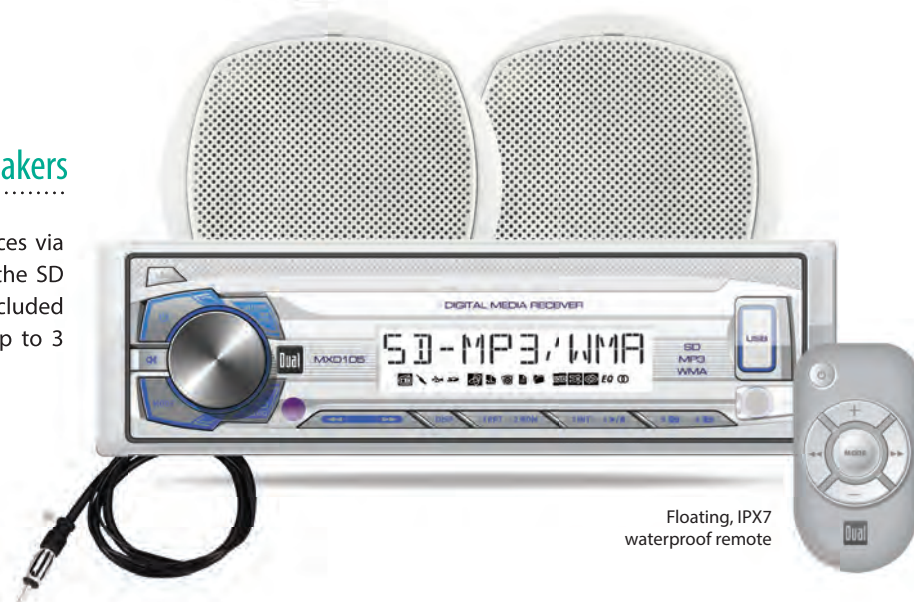

Floating, IPX7 waterproof remote

Floating, IPX7 waterproof remote