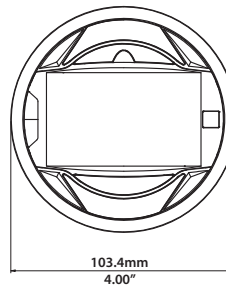

Perfect Fit and Easy Installation

The Gauge Hole Receivers are designed to perfectly fit in the boat's console gauge openings. Choose white or black design to match your console's finish. The receivers are built to IPX6 waterproof standards, to withstand heavy splashing and rain. Installation is easy with 2.6" mounting depth and 3" mounting diameter.