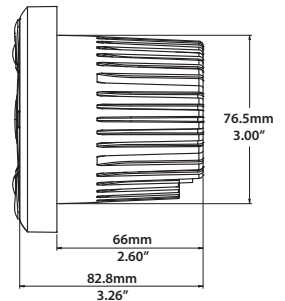

Perfect Fit and Easy Installation

The Gauge Hole Receivers are designed to perfectly fit in the boat's console gauge openings. Choose white or black design to match your console's finish. The receivers are built to IPX6 waterproof standards, to withstand heavy splashing and rain. Installation is easy with 2.6" mounting depth and 3" mounting diameter.