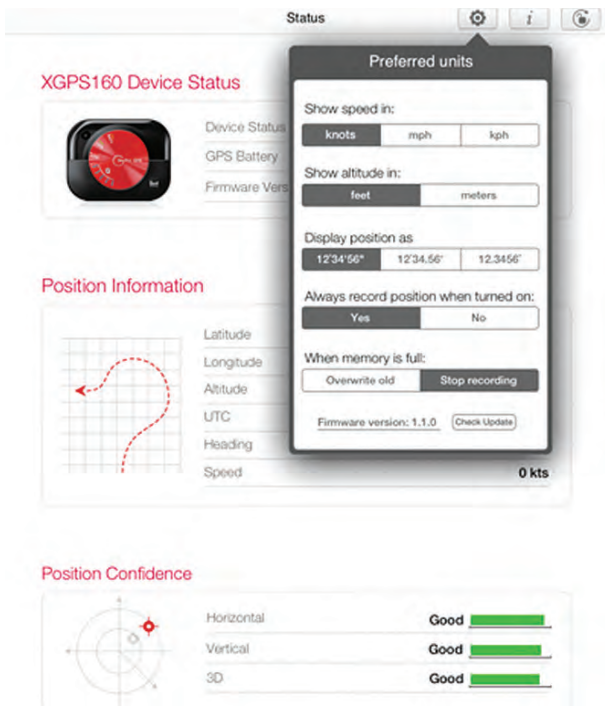

XGPS160 **NEW!**

SkyPro GPS Receiver for iPad and Android Tablets

Meet the SkyPro – a brand new GPS receiver with fast signal acquisition, 10Hz positioning updates, simultaneous GPS and GLONASS reception, Bluetooth connectivity to 5 devices and automatic route recording.

From recreational boaters to commercial fishermen – boaters can use the SkyPro GPS Receiver to supply GPS data to marine chart plotting apps on Apple and Android tablets and smartphones.

The receiver works with virtually any app that requires GPS, and in addition to the marine apps, it can be used with apps for car navigation, golfing, geocaching, hunting, fitness, flying, and many others.